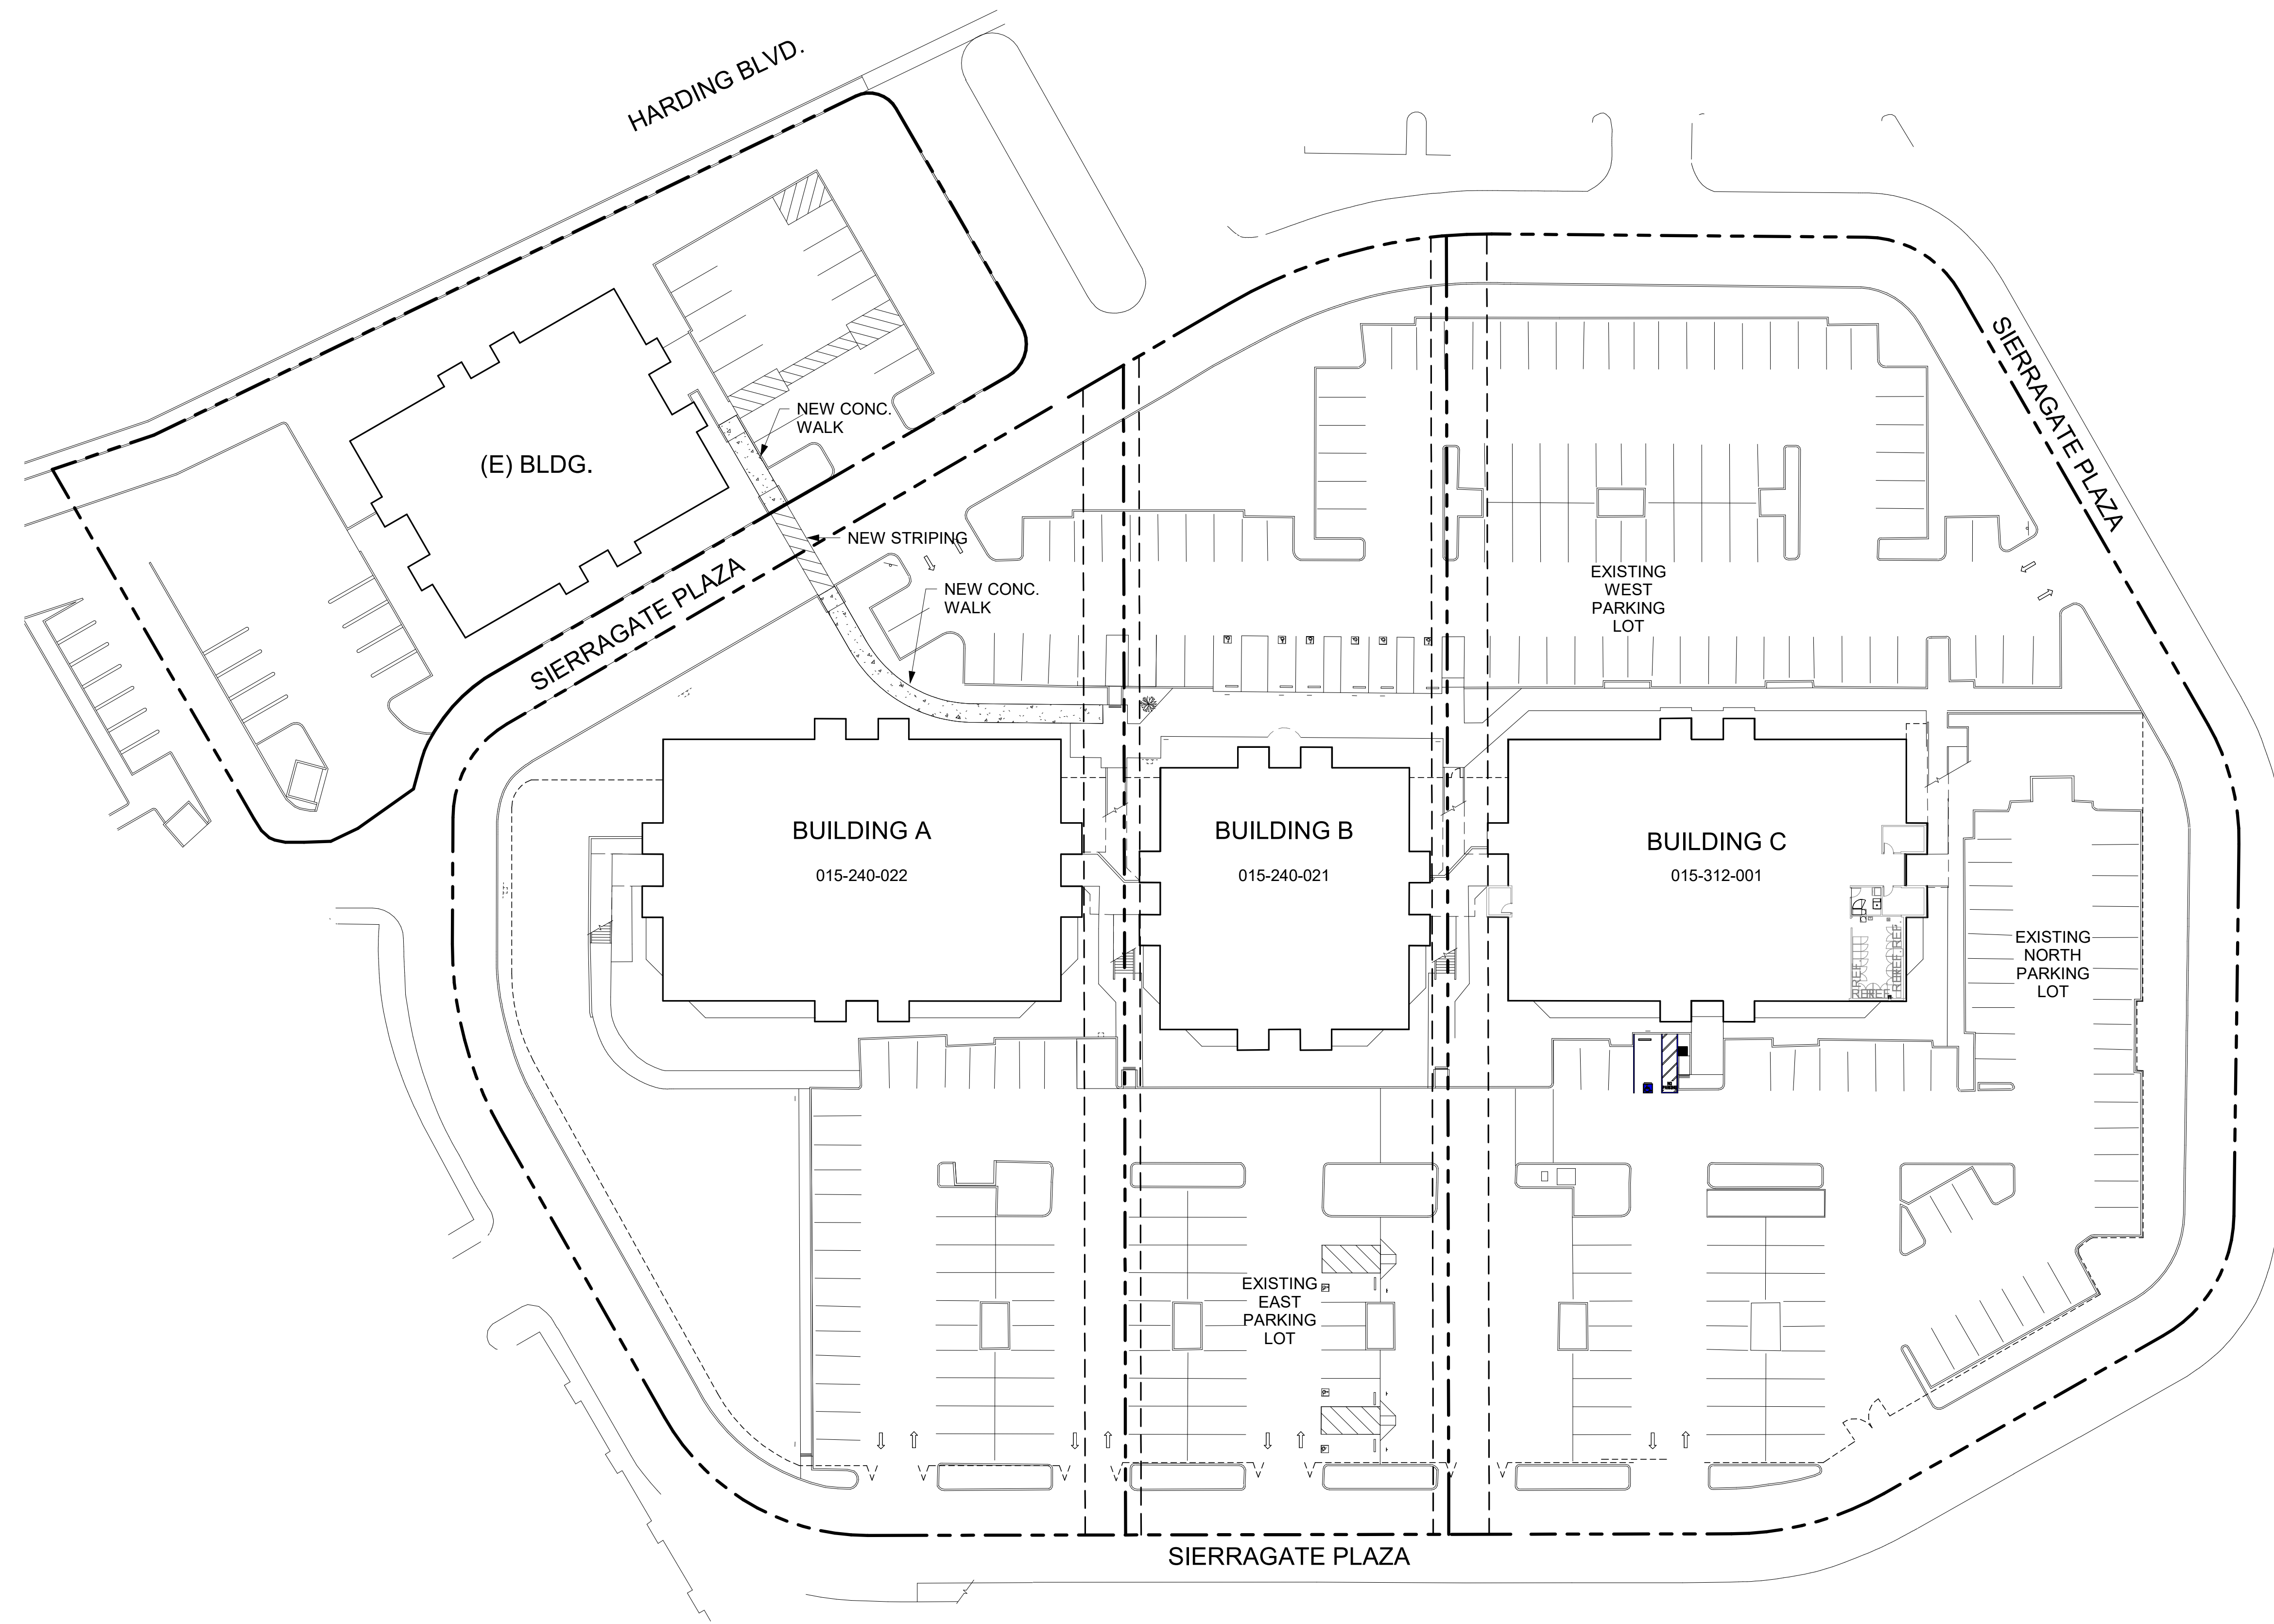

EXHIBIT B: JAA CAMPUS MAP

Preliminary Design For:
**JOHN ADAMS ACADEMY
CUP MODIFICATION**
13 Sierra Gate Plaza
Roseville, California

P1.0
KLW / YT 2025235.00 28 OCT 2025